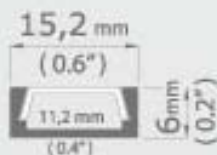

Power Consumption : **kitchen counter lighting 20W**

LED REMOTE CONTROL

Intensity of light can be regulated

www.HandLight.ru application

6 mm
(0.2")

15,2 mm
(0.6")

MICRO - ALU

www.HandLight.ru