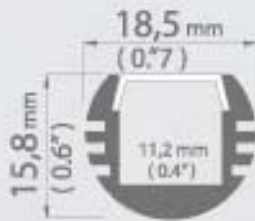

PDS - O PROFIL	dlugość Länge length	wykończenie powierzchni Oberflächenveredelung surface finishing	numer artykułu Artikelnummer article number
	1m (standard) 2m (standard) 2 - 6m (na specjalne zamówienie / spezielle Bestellung / special order)	anodowany eloxiert anodized	B3777

OSŁONKA - K ABDECKUNG - K COVER - K	dlugość Länge length	osłonka Abdeckung cover	opis Beschreibung description	numer artykułu Artikelnummer article number
	1m 2m	mleczna matt frosted	70 % przezroczystości, bardziej elastyczna 70 % transparent, mehr elastisch 70 % transparent, more flexible	1547
		przezroczysta klar transparent	98 % przezroczystości, bardziej elastyczna 98 % transparent, mehr elastisch 98 % transparent, more flexible	1548

* OSŁONKA - K / ABDECKUNG - K / COVER - K: bardzo łatwa w montażu „na klik” / sehr einfach in der Montage (just click!) / very easy to assemble (just click!)

OSŁONKA HS ABDECKUNG HS COVER HS	dlugość Länge length	osłonka Abdeckung cover	opis Beschreibung description	numer artykułu Artikelnummer article number
	1m 2m	mleczna matt frosted	70 % przezroczystości, bardziej sztywna, idealnie płaska 70 % transparent, mehr steif, perfekt flach 70 % transparent, more rigid, perfectly flat	1369
		przezroczysta klar transparent	96 % przezroczystości, bardziej sztywna, idealnie płaska 96 % transparent, mehr steif, perfekt flach 96 % transparent, more rigid, perfectly flat	1370

* OSŁONKA HS / ABDECKUNG HS / COVER HS - nadaje się znakomicie dla opraw, które są poddane drganiom / eignet sich hervorragend für die Fassungen, die Schwingungen ausgesetzt werden / is highly suitable for fixtures that are exposed to vibrations

OSŁONKA - S ABDECKUNG - S COVER - S	dlugość Länge length	osłonka Abdeckung cover	opis Beschreibung description	numer artykułu Artikelnummer article number
	1m 2m	przezroczysta klar transparent	osłonka skupiająca światło Abdeckung zur Lichtkonzentration Light Focusing Cover	00220

ZAŚLEPKI ENDKAPPEN END CAPS	numer artykułu Artikelnummer article number
	1439
	1441

zaślepka
Endkappe PCV
end cap PCV

zaślepka z otworem
Endkappe PCV mit Kabelausgang
end cap PCV with hole